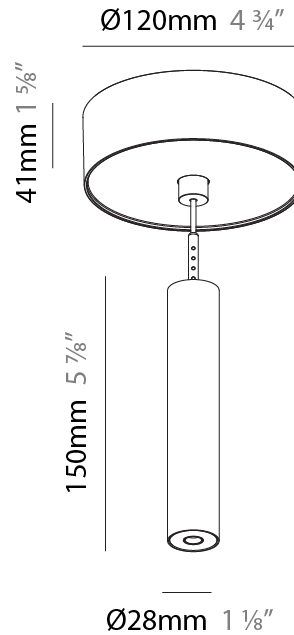

GENERAL

Series: Hangover
Subseries: Hangover Plug Monopoint Surface Canopy
Partner: Prolicht
Division: Architectural
Installation: Suspension
Product Type: Pendant
Mounting Location: Ceiling
Light Distribution: Direct

PHYSICAL

Shape: Cylinder
Diameter (mm): 28
Diameter (in): 1 1/8
Height (mm): 150
Height (in): 5 7/8
Max. Overall Height (mm): 2150
Max. Overall Height (in): 84 3/8
Weight (kg): 0.422
Weight (lbs): 0.93
Fixture Finish: SSR / BKV / CWI / CRY / HAB / UFT / ITA / RUA / FTG / MYG / LOD / PUS / FRO / FUP / KIA / POP / BLS / SPG / MEY / GOH / CHC / COM / ABZ / JAG / OBR / MOS / ROR
Fixture Material: Aluminum
Cable Details: 2000mm or 4000mm Black Cable

ELECTRICAL

Lamp Type: LED (Zhaga Standard)
Input Wattage (W): 6.6
Total Output Wattage (W): 6
Dimming: Tri-Mode (Non-Dimming and Phase Dimming (120Vac only) and 0-10V Dimming)
Driver Included: Yes
Driver Location: External
Driver Type: Constant Current - Universal
Driver Class: Class 2
Housing: ENCP3 w/Quick Connect
Input Voltage (V): 120 - 277
Constant Current (MA): 500

LED

Number of LEDs: 1
Color Temperature (°K): 2700 / 3000 / 4000
Max. Delivered Lumen (lm): 330 / 360 / 380
CRI: >90 CRI
Efficiency (%): 86
Lamp Life (hrs): 50000
Upon Request: ***3500K available in minimum quantities (larger quantities upon request)

OPTICAL

Optic°: 24 / 32 / 34 / 55 / 58

RATINGS AND CERTIFICATIONS

Certified By: Certified for North American Standards
IP rating: IP20